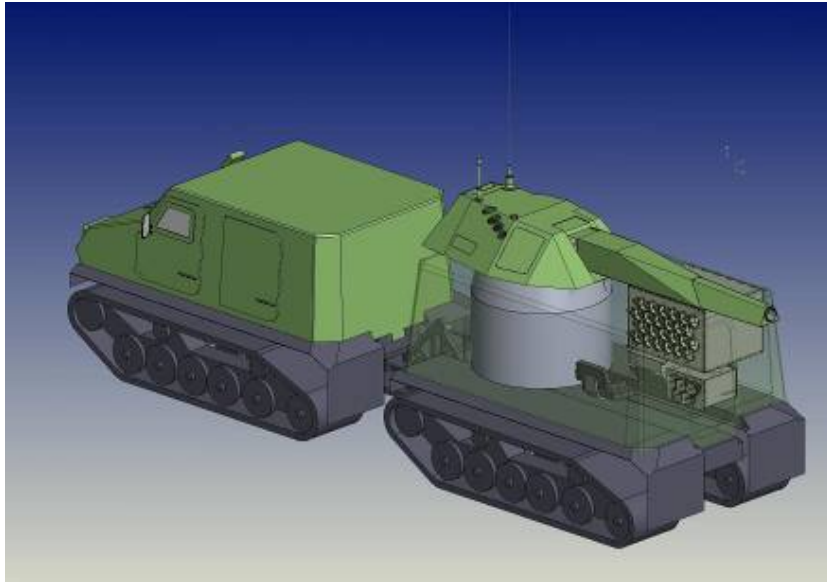

- **Various possible chassis**
 - Turret weight 1600 kg
 - Turret bearing 1350 mm
- **Amphibious**
- **Air transportable**

Commander + MMI

Driver

Turret

Loader

Ammunition magazine

Assistant loader