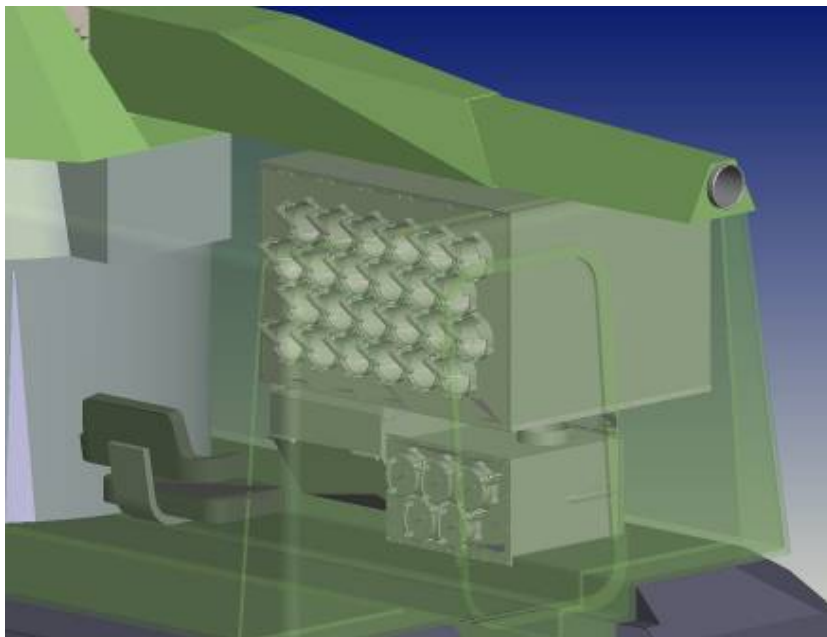

- **Various possible chassis**
 - Turret weight 1600 kg
 - Turret bearing 1350 mm
- **Amphibious**
- **Air transportable**

Commander + MMI

Driver

Turret

Loader

Ammunition magazine

Assistant loader