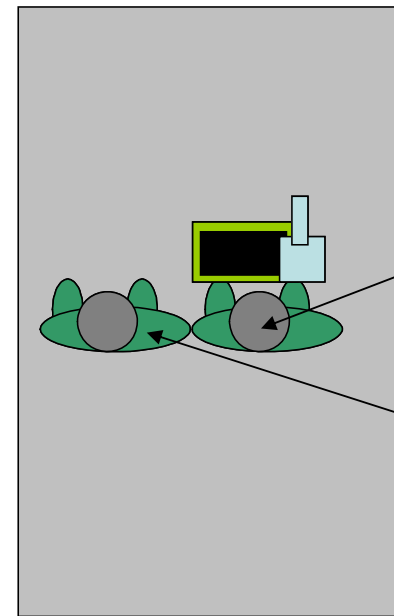

- **Various possible chassis**
 - Turret weight 1600 kg
 - Turret bearing 1350 mm
- **Amphibious**
- **Air transportable**

Commander + MMI

Driver

Turret

Loader

Ammunition magazine

Assistant loader